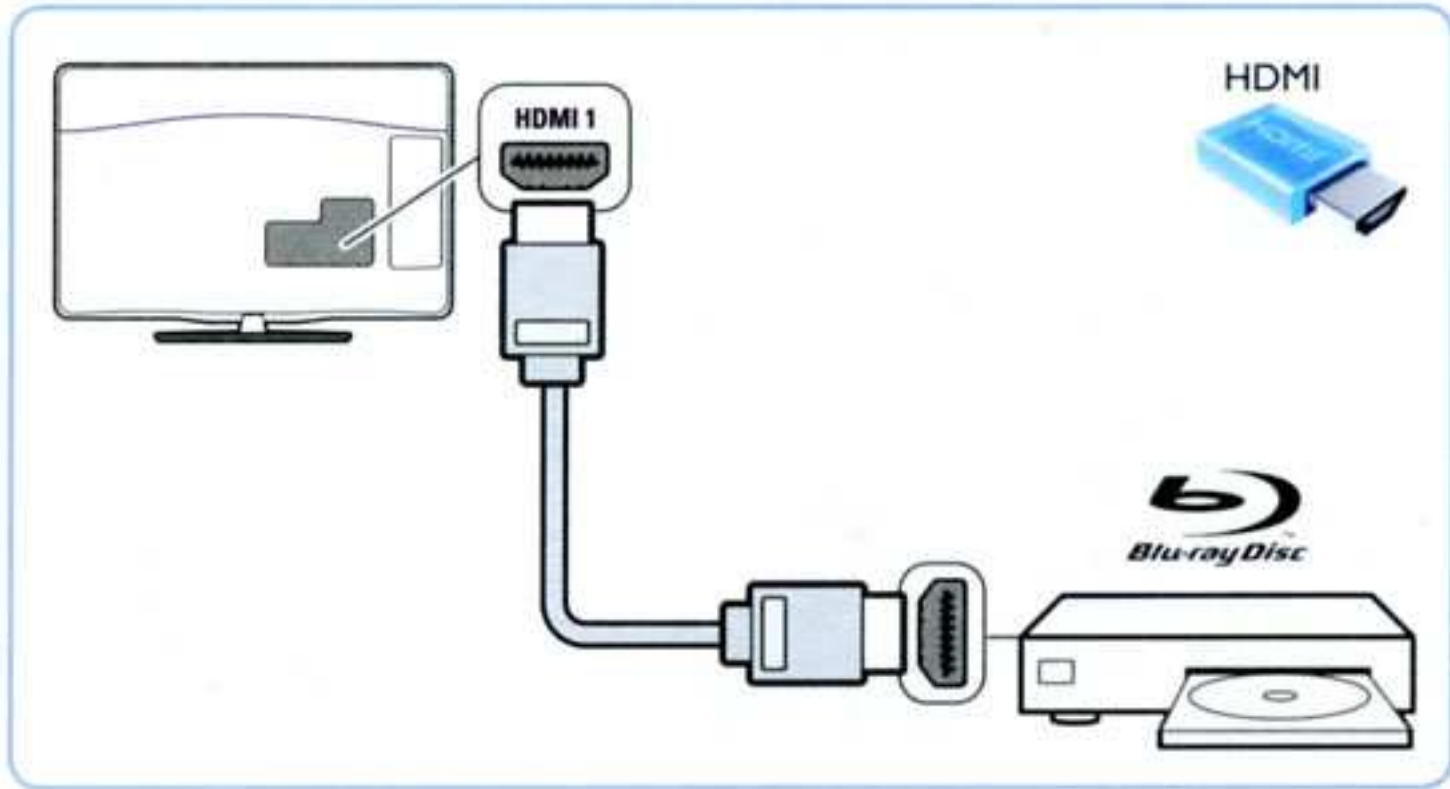

Register your product and get support at
www.philips.com/welcome

Quick Start

Z41G783081315A

PHILIPS

1

HDMI ★★★★★

SCART ★★★

AUDIO L/R & VIDEO IN ★