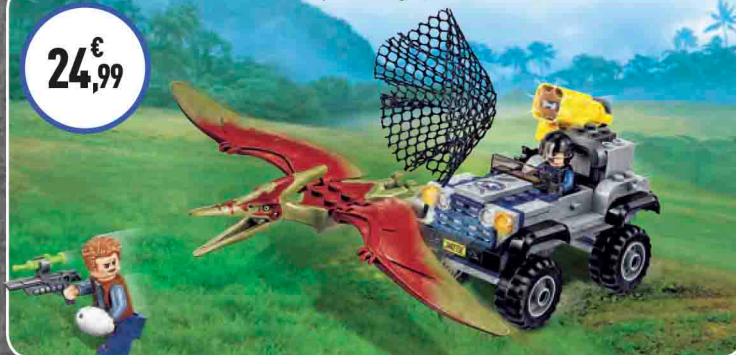

75926 - La course-poursuite du Pteranodon

Réf. 04046999 | Dès 6 ans
Rattrape le Pteranodon et sauve-le du danger! Inklus 2 personnages, 1 dinosaure et des accessoires.

24€₉₉